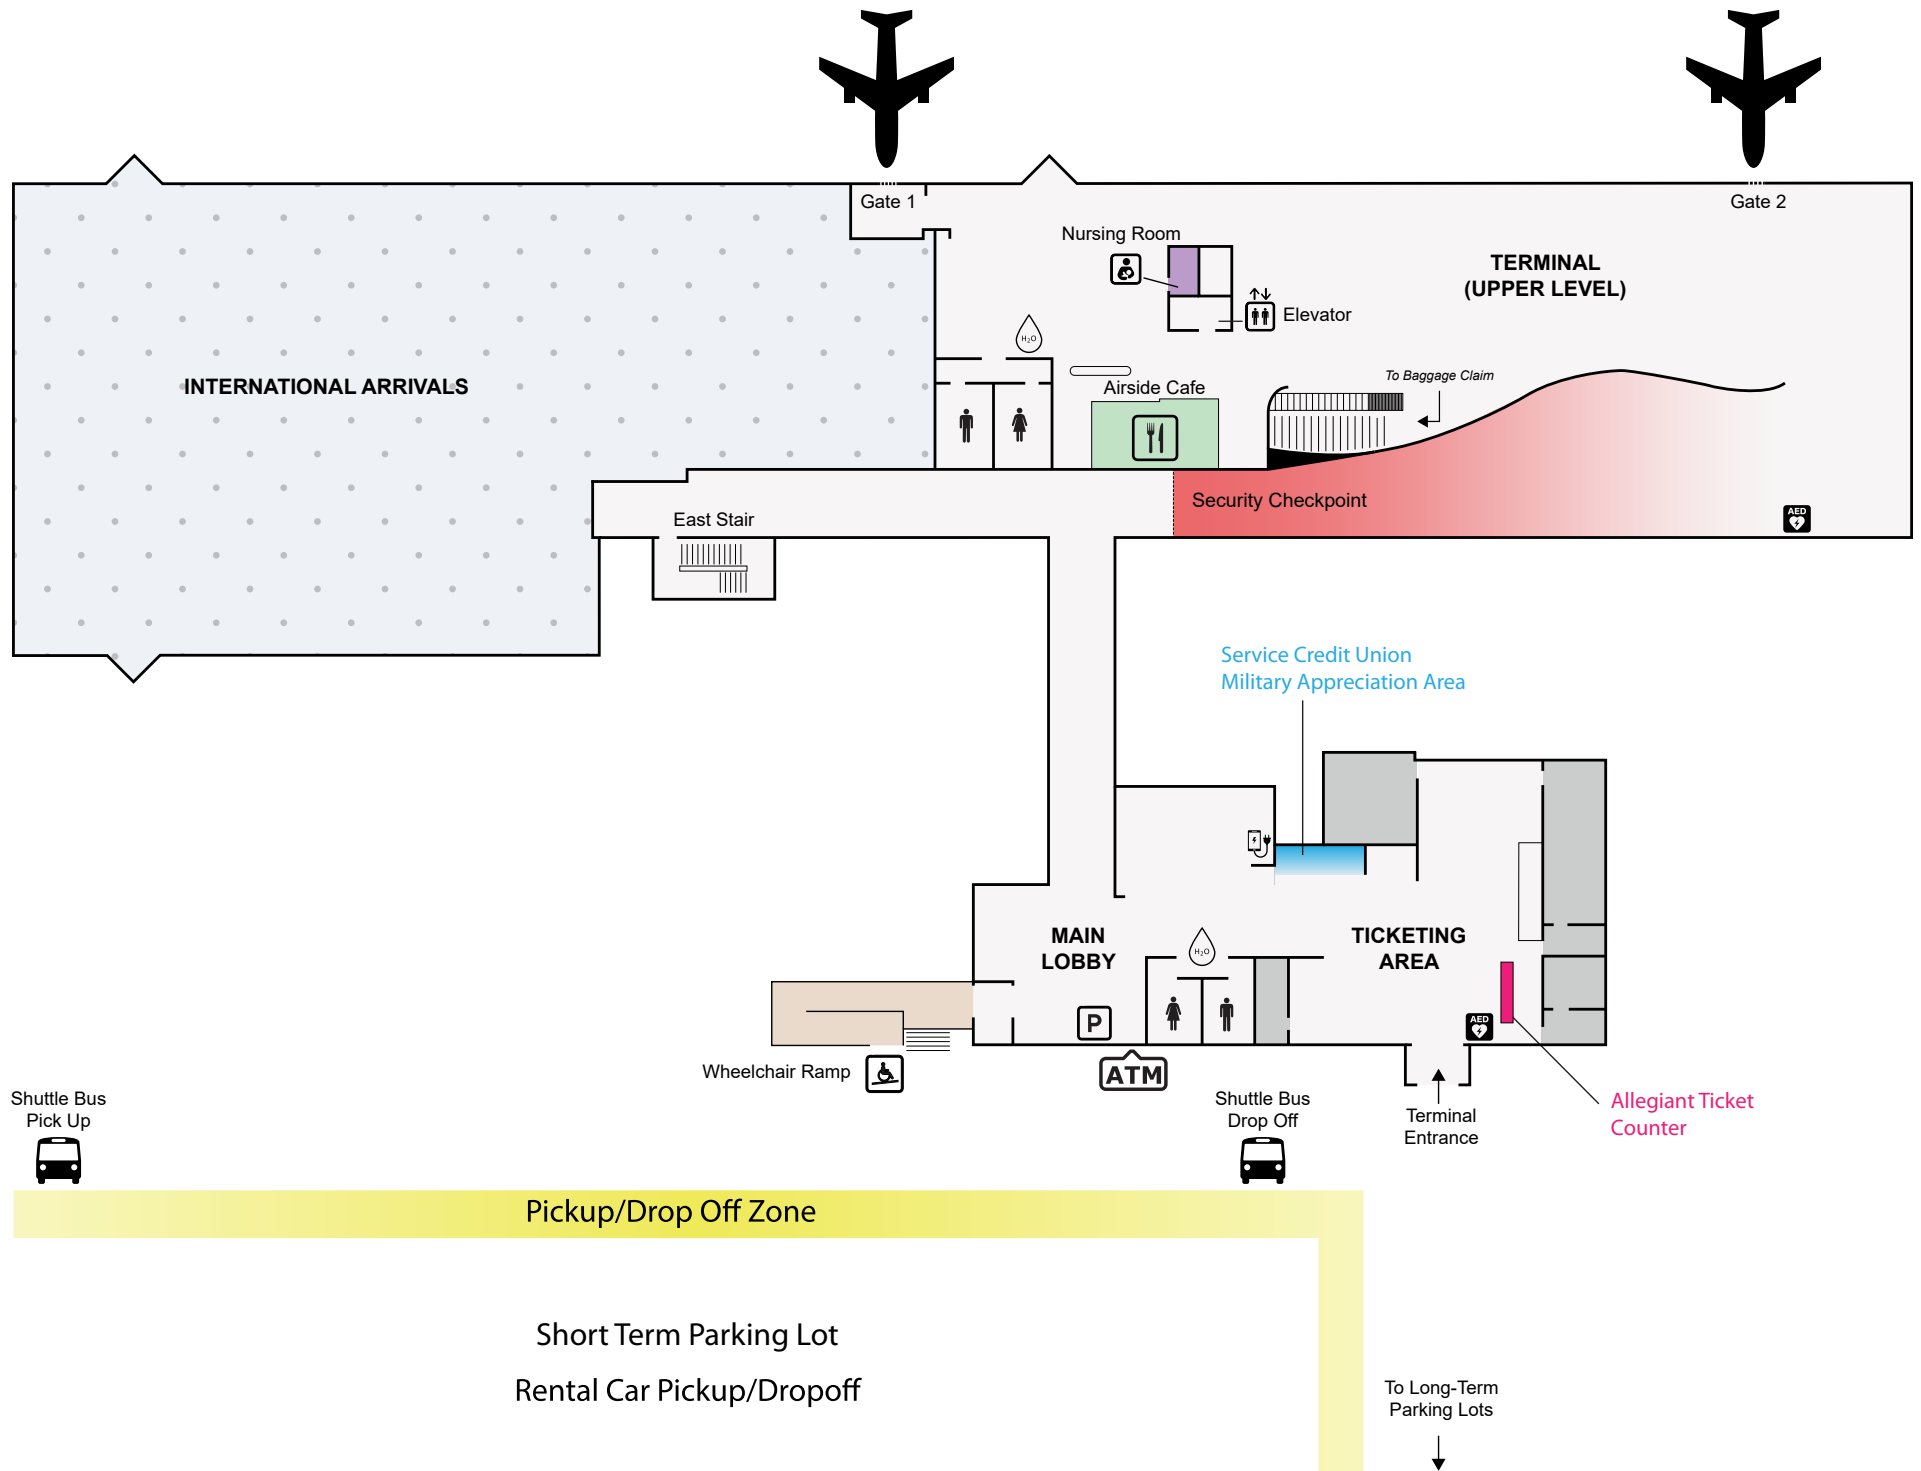

Portsmouth International Airport Terminal- Main Level

Portsmouth International Airport Terminal- Lower Level

ATM Machine

Nursing Room

Charging Station

Parking Kiosk

Companion Restroom

Restrooms

Defibrillator

Shuttle Bus Pickup/Dropoff

Dining

Service Animal Relief Area (SARA)

Elevator

Water Fountain/Bottle Refill