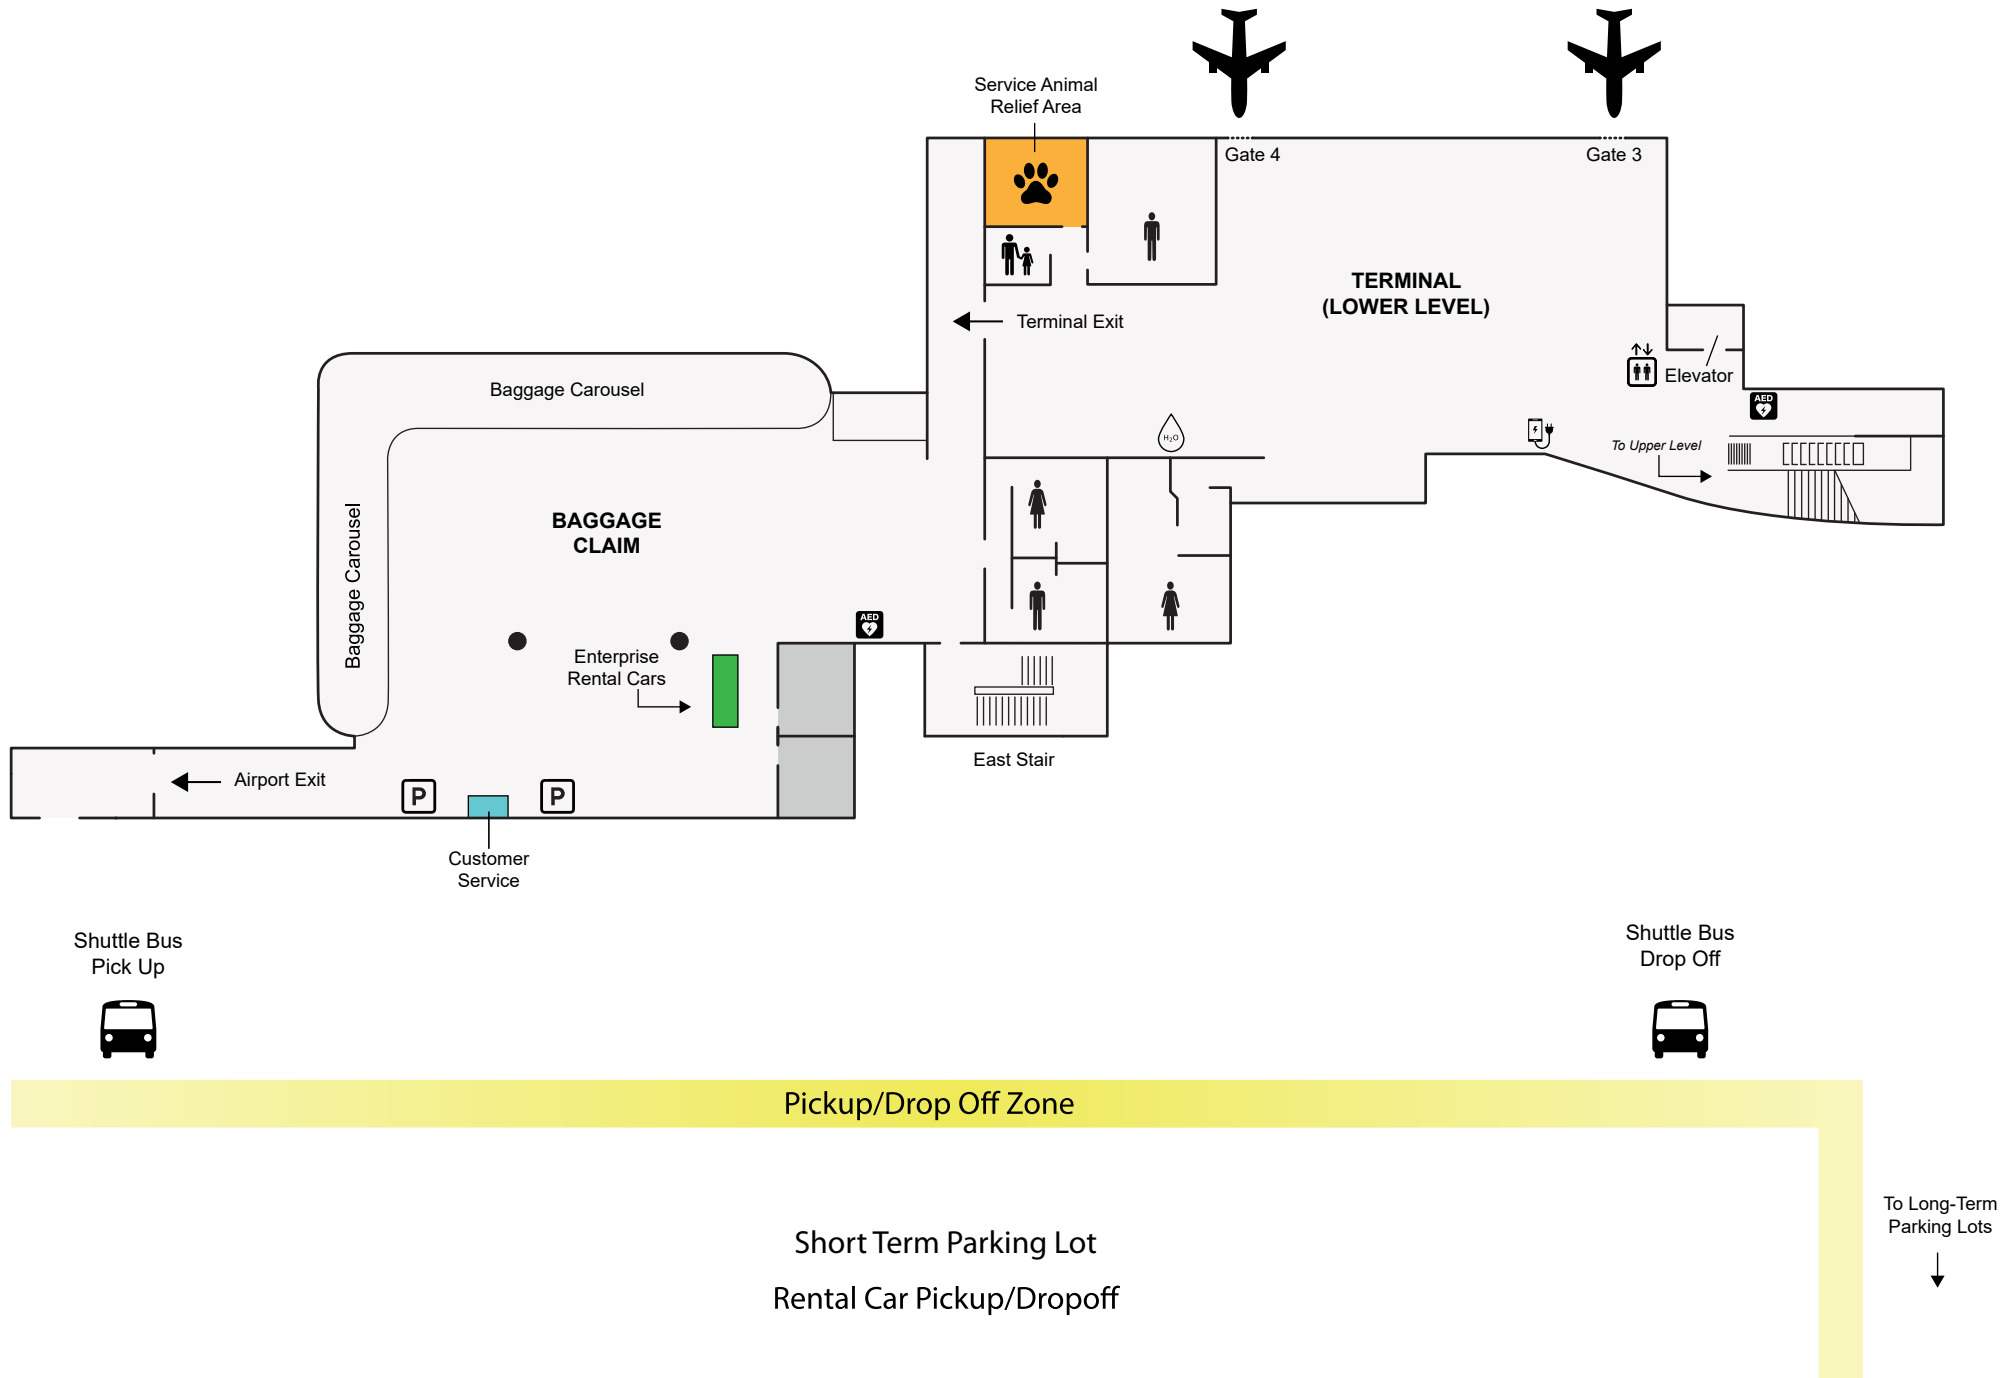

Portsmouth International Airport Terminal- Main Level

Portsmouth International Airport Terminal- Lower Level

ATM Machine

Nursing Room

Charging Station

Parking Kiosk

Companion Restroom

Restrooms

Defibrillator

Shuttle Bus Pickup/Dropoff

Dining

Service Animal Relief Area (SARA)

Elevator

Water Fountain/Bottle Refill